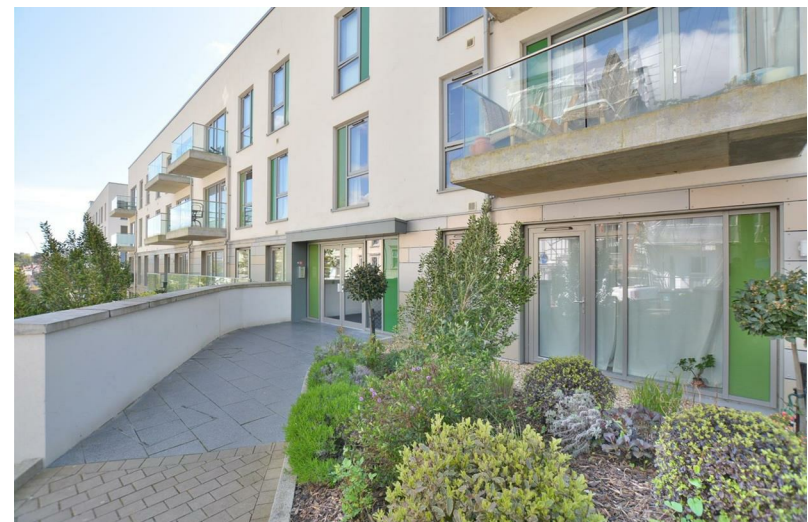

Local expertise with powerful national marketing

EDWARDS
ESTATE AGENTS

THE SUMMIT

BOURNEMOUTH, BH2 5EA

£1,250 PER MONTH

- Top Floor Apartment
- One Double Bedroom
- Modern Fitted Kitchen
- Allocated parking space
- Town Centre Location